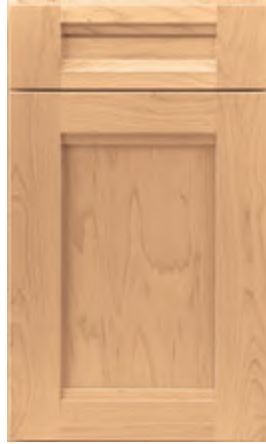

RA Rustic Alder

RH Rustic Hickory

D MDF

Full Overlay Door Styles

See your designer for species availability on arch door styles.

Pacifica [Veneer]

M C H O RA RH D

Slab Drawer Front