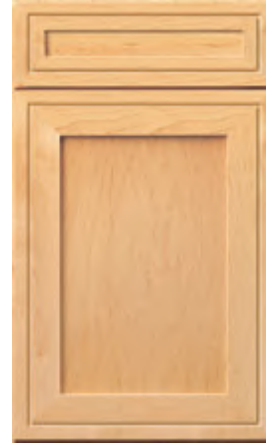

5-Piece Drawer Front