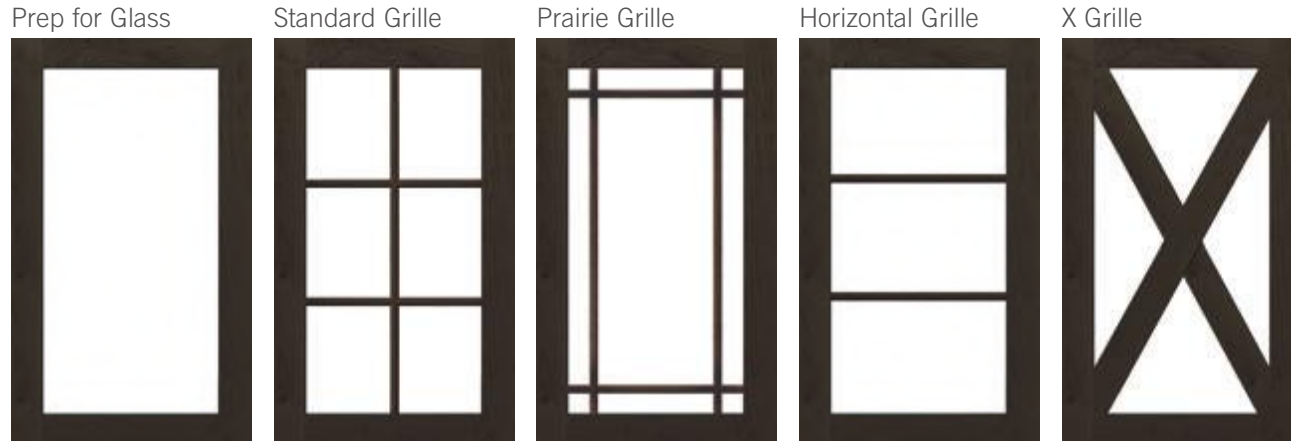

C Cherry

O Oak

RA Rustic Alder

RH Rustic Hickory

D MDF

Grille Options

Glass Options

Aluminum Frame Doors

Frame Options

Center Panel Options

Always improving.

At Mid Continent, we are constantly improving our cabinetry, options and accessories to provide the most enjoyable shopping, buying, and owning experience possible. Take our most recent improvement, for example. Signature Series drawer openings are now 5" high, allowing you to store bulky soup ladles and awkward boxes of bulk sandwich bags with ease. So fill em up without fear of bogging em down, and rest easy knowing our cabinetry is backed by a limited lifetime warranty. Every single enhancement we make is just one more step towards the assurance that at the end of your kitchen or bath improvement journey, Mid Continent Cabinetry Signature Series provided... Exactly what you wanted.™