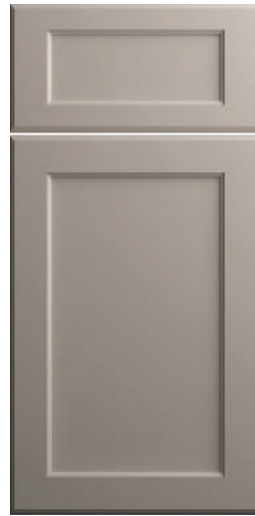

Pebble Paint