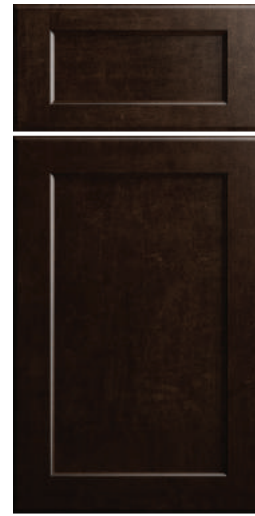

## HAVEN

**QS** QUICK SHIP MAPLE FINISHES FOR DELIVERY IN DAYS, NOT WEEKS.

Silk Paint

Pebble Paint

Cavern Stain